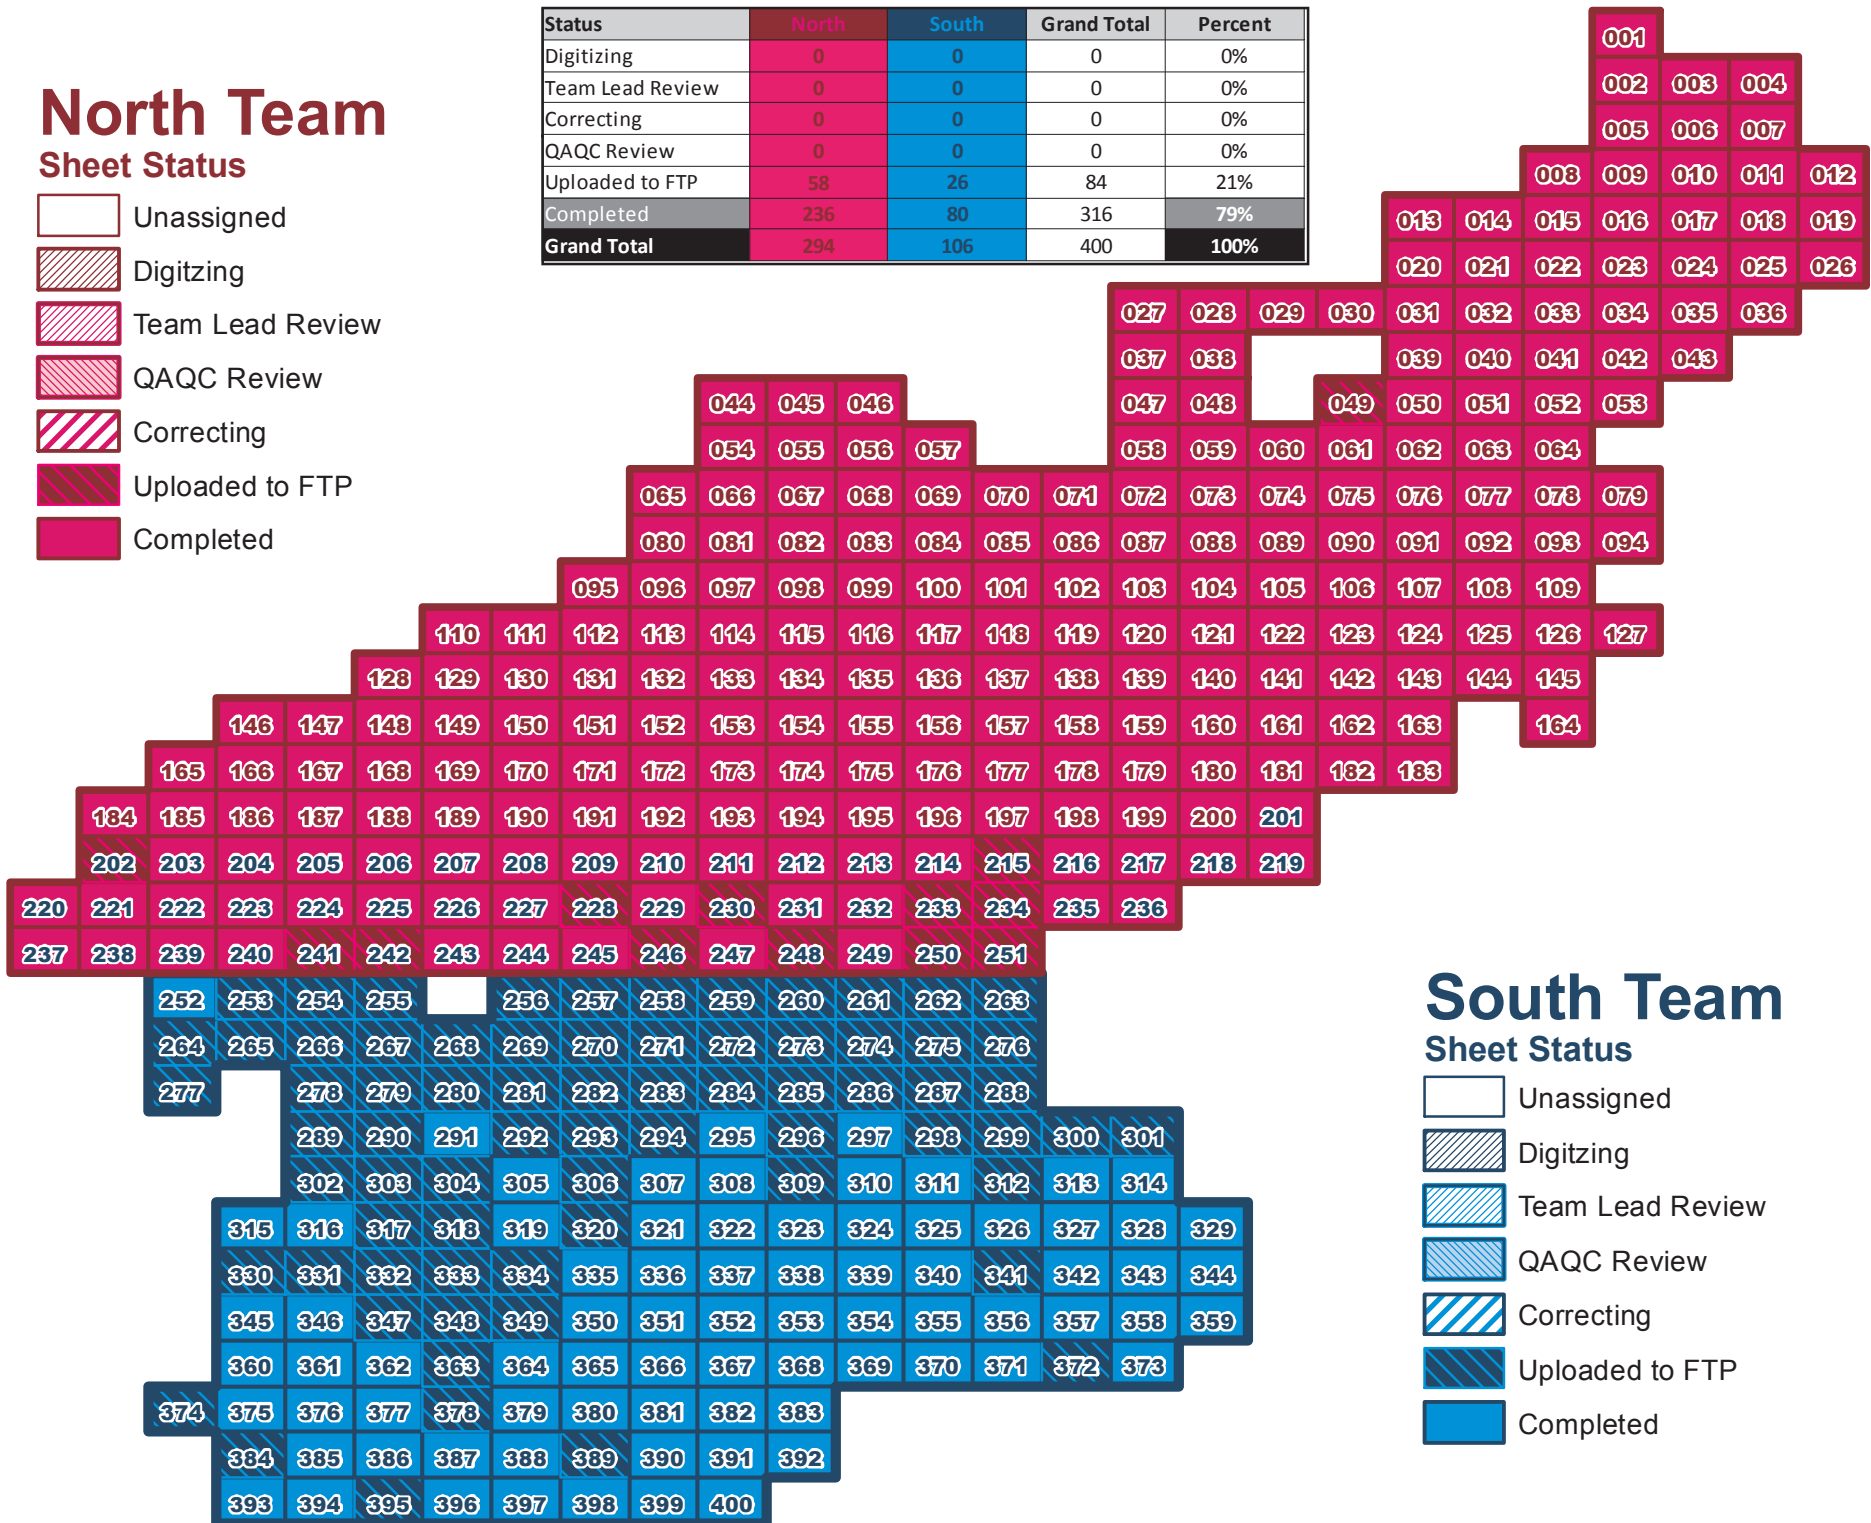

# North Team

## Sheet Status

-  Unassigned
-  Digitizing
-  Team Lead Review
-  QAQC Review
-  Correcting
-  Uploaded to FTP
-  Completed

Status	North	South	Grand Total	Percent
Digitizing	0	0	0	0%
Team Lead Review	0	0	0	0%
Correcting	0	0	0	0%
QAQC Review	0	0	0	0%
Uploaded to FTP	58	26	84	21%
Completed	236	80	316	79%
<b>Grand Total</b>	<b>294</b>	<b>106</b>	<b>400</b>	<b>100%</b>

# South Team

## Sheet Status

-  Unassigned
-  Digitizing
-  Team Lead Review
-  QAQC Review
-  Correcting
-  Uploaded to FTP
-  Completed