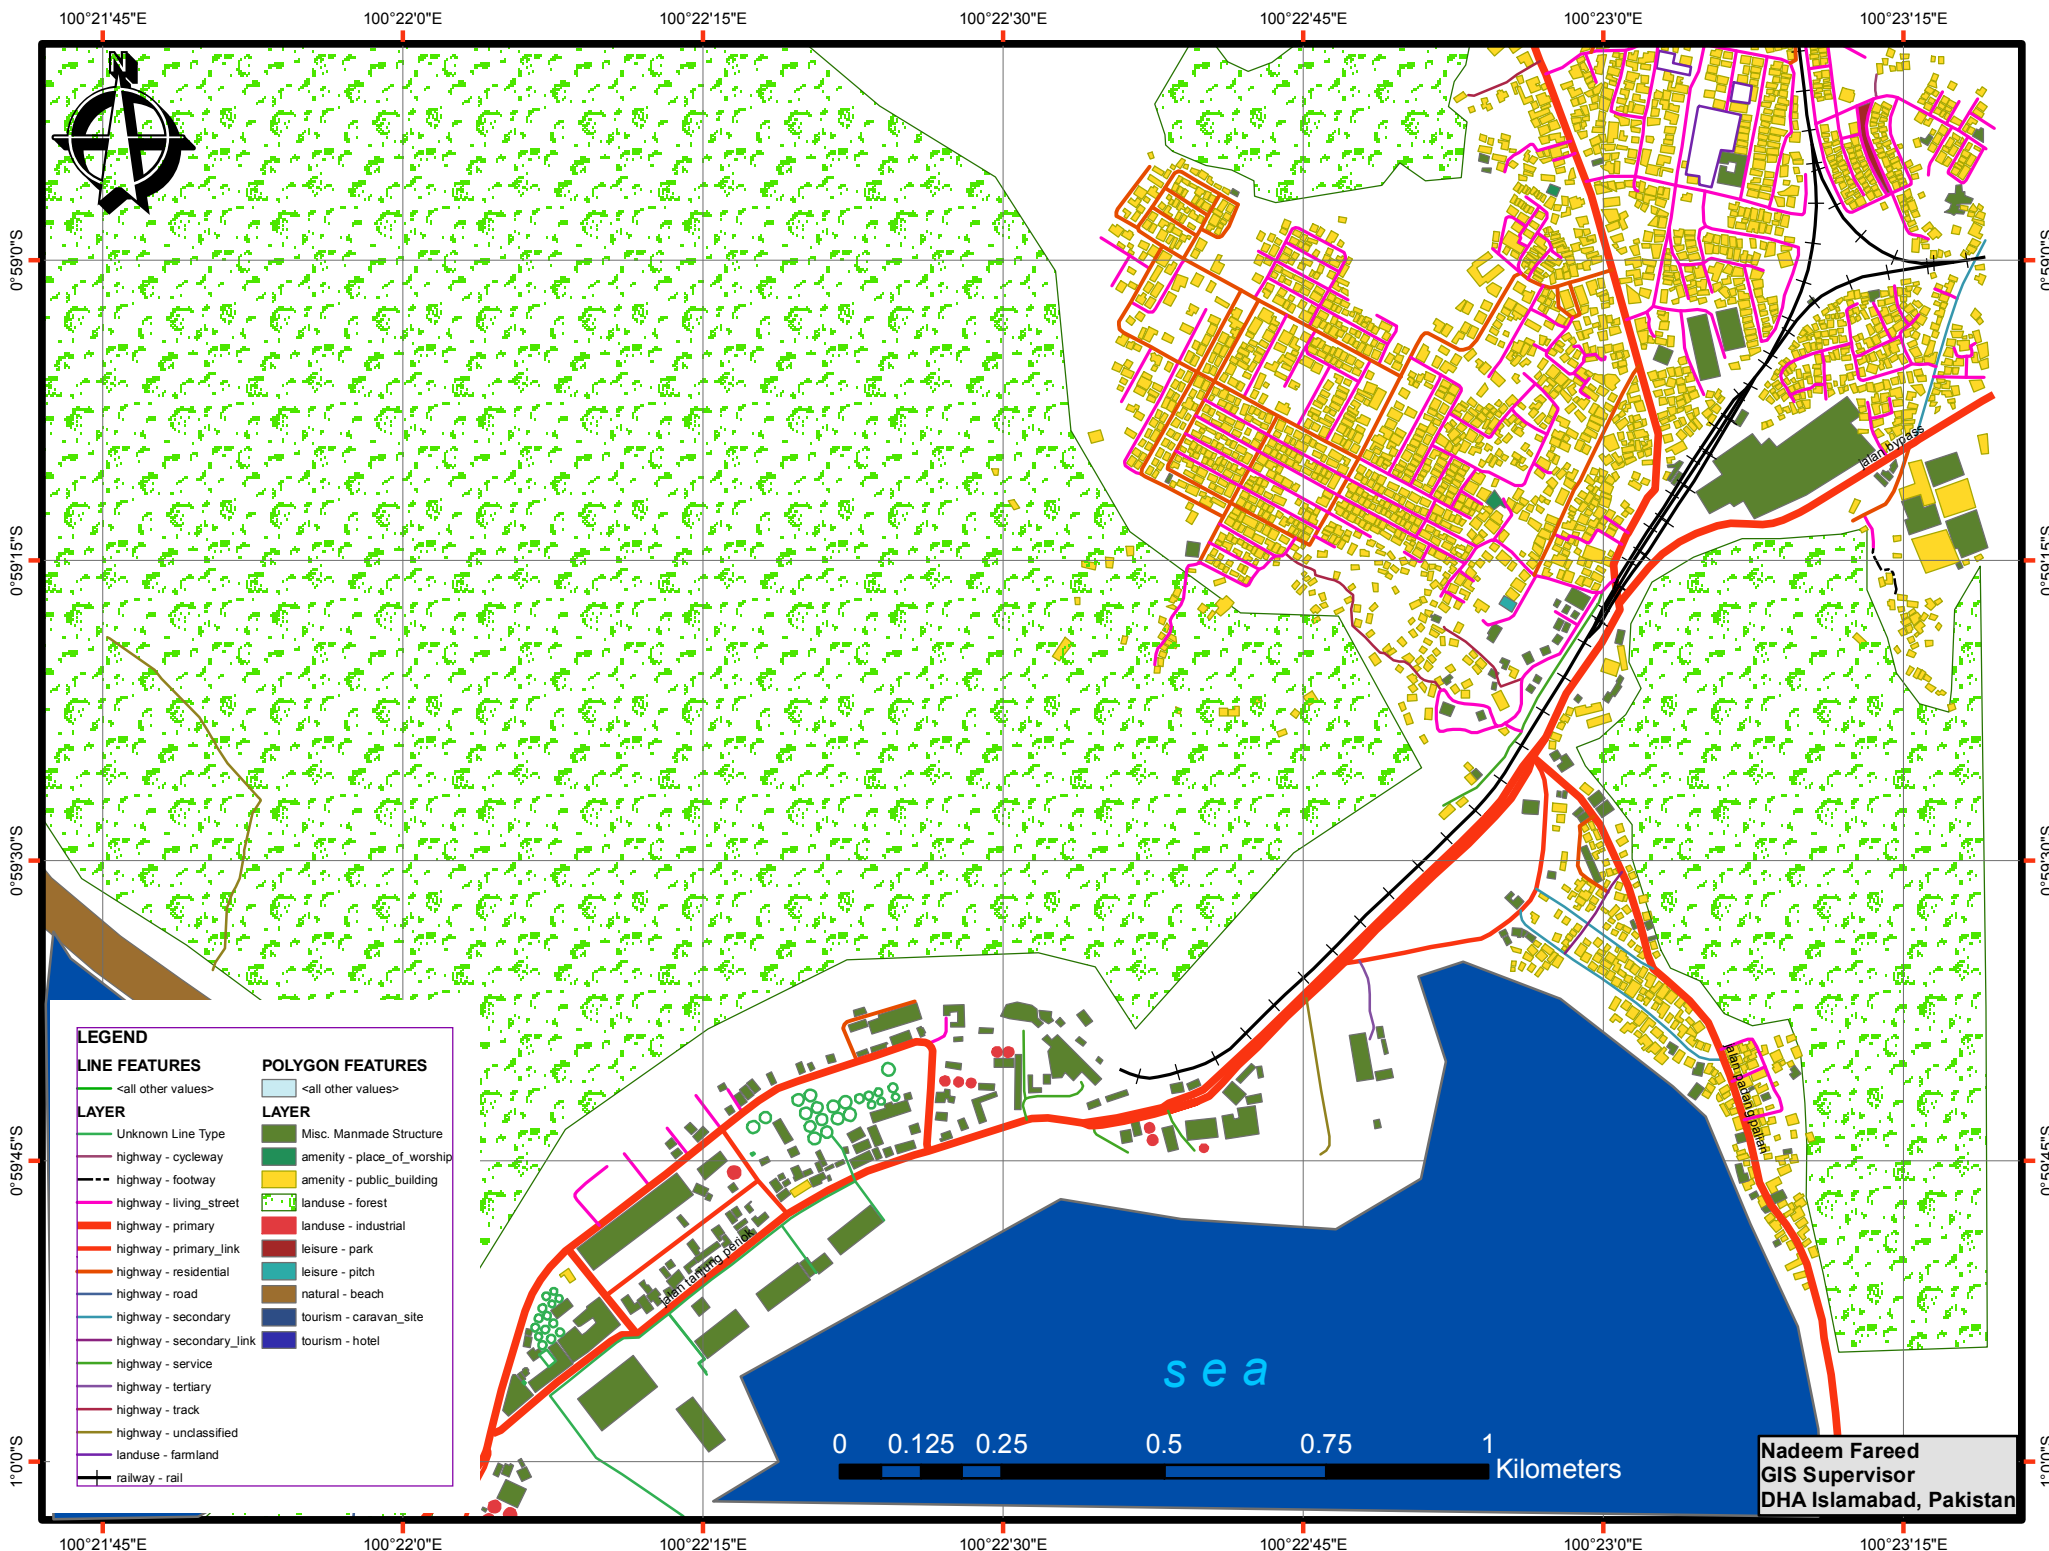

my contribution-padang city indonesia

Nadeem Fareed
GIS Supervisor
DHA Islamabad, Pakistan